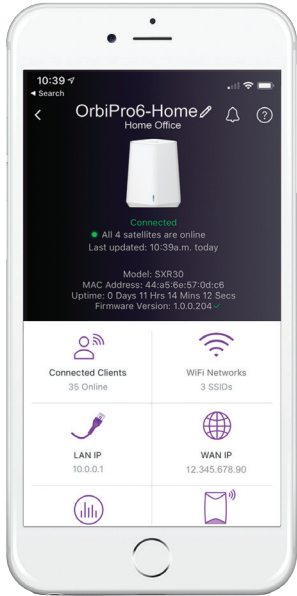

**Bezpieczeństwo,
Efektywność,
Optymalizacja**

Orbi Pro WiFi 6 Mini is a Mesh System built with the latest generation of WiFi technology - WiFi 6 - to give small businesses optimal staff and business-to-customer WiFi experience. It supports all the business features in the Orbi Pro category while optimizes for price-performance advantages.

Features

NETGEAR WiFi 6 Technology

Ultra-fast connections for all your business, streaming, file transfer and connectivity needs

Secure WiFi Zones - Business Grade Security

4x SSIDs (Guest, Employee, IoT, Administration, for example) each assigned a VLAN, creating secured SSID WiFi networks, with client isolation within the Secured WiFi Zone

Orbi Pro WiFi 6 Mini Deployment

Easy Set-up & Configuration with NETGEAR Insight® App²

Use the NETGEAR Insight app to setup and manage your Orbi Pro WiFi 6 Mini system. Available on Google Play and Apple iOS App Store.

Orbi Pro WiFi 6 Mini Router (SXR30)

Orbi Pro WiFi 6 Mini Satellite (SXS30)

Orbi Pro WiFi 6 Mini - AX1800 WiFi System

Data Sheet

SXK30

Technical Specifications

What's in the box?

- One (1) Orbi Pro WiFi 6 Mini Router (SXR30)
- One (1) Orbi Pro WiFi 6 Mini Satellite (SXS30)
- Two (2) wallmounts with screws
- One (1) 2m Ethernet cable
- Two (2) 12V/3.5A power adapters (varies based on region)
- Installation guide