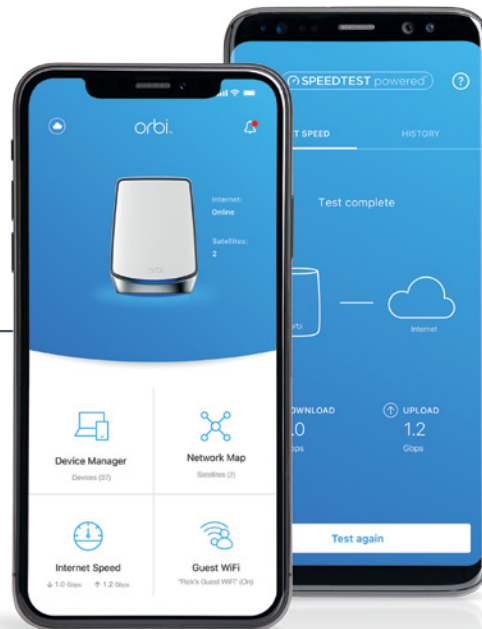

### It's Easy.

Enjoying your WiFi has never been easier. With the Orbi app, set up your WiFi, customize your settings & enjoy your new Orbi WiFi in minutes.

# House Diagram

**orbi**  
Ultimate  
Smart Home  
Experience

**Orbi App**

Use the Orbi app to setup and manage your Orbi WiFi.