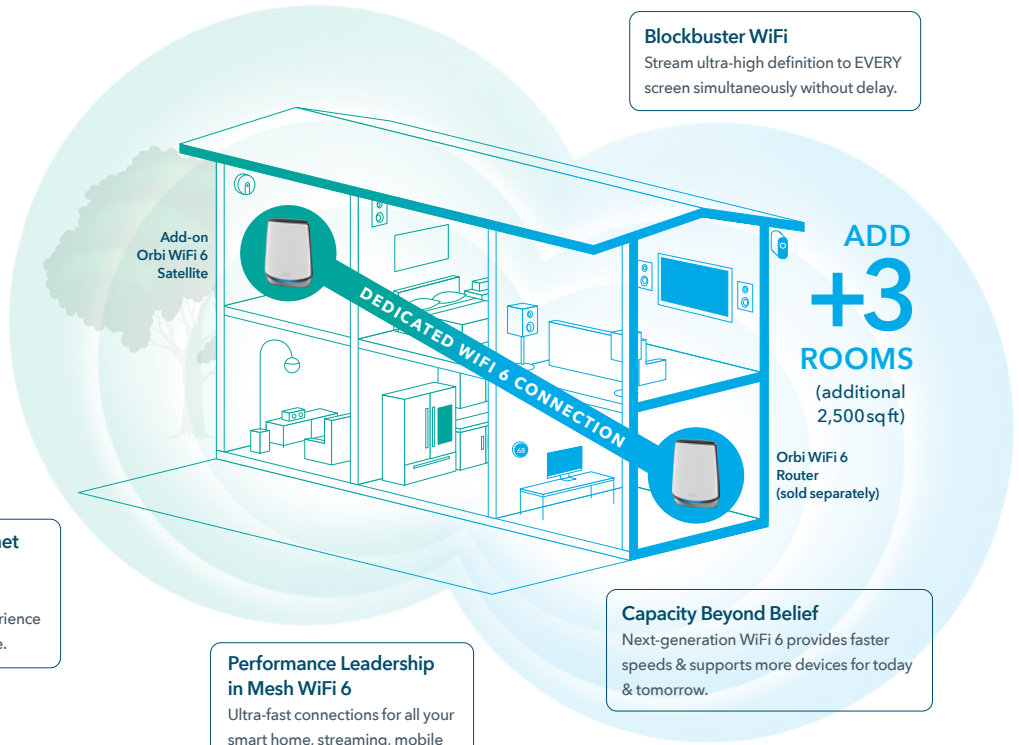

### More Capacity, More Battery Life.

Don't be held back by limited capacity. Enjoy more devices simultaneously with 4X the capacity than before & improved efficiency for longer battery life.

### It's Easy.

Enjoying your WiFi has never been easier. With the Orbi app, set up your WiFi, customize your settings & enjoy your new Orbi WiFi in minutes.

# House Diagram

**orbi**  
Ultimate  
Smart Home  
Experience

**Orbi App**

Use the Orbi app to setup and manage your Orbi WiFi.