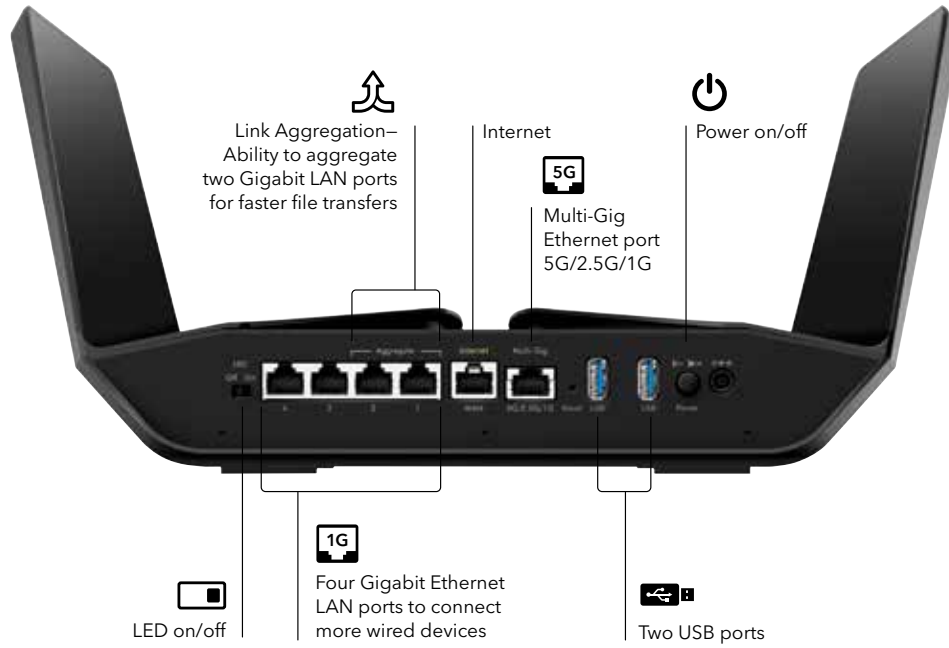

Connection Diagram