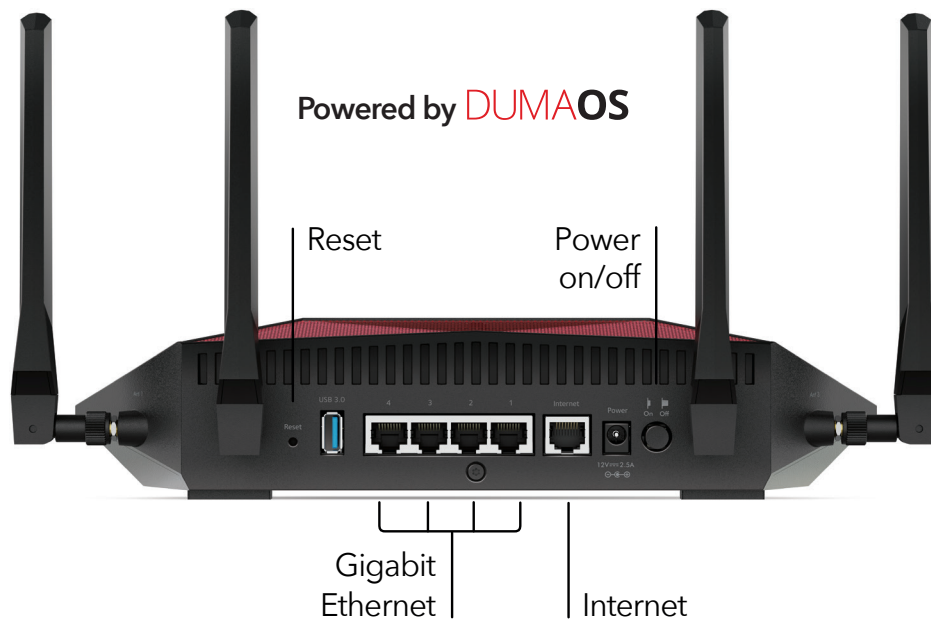

Connection Diagram