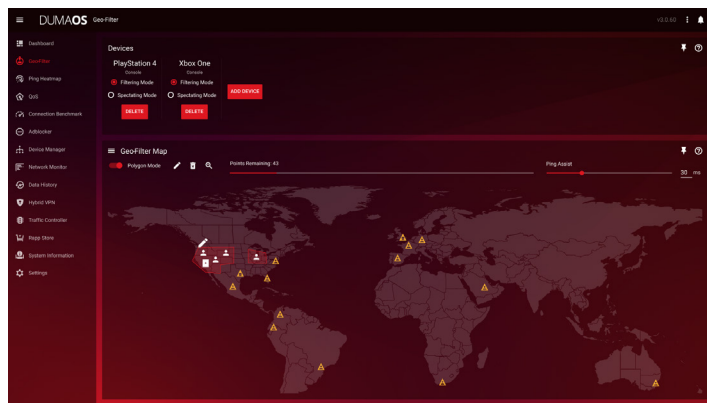

XR1000 Nighthawk WiFi 6 Gaming Router

Pro Gaming

Stay in the game with reliable connectivity for fast-paced gaming. Optimize your Internet connection by stabilizing ping and reducing lag spikes.

- **POWERED BY DUMAOS 3.0**—Enjoy faster online gaming and smoother streaming with a router OS built especially for gamers
- **GEO FENCING**—Customize and filter which game servers you play on for an elevated gaming experience
- **PING HEATMAP**—Ping your favorite game servers to display your connection quality to each server on a World Map
- **CONNECTION BENCHMARK**—Test your connection’s speed, ping, & performance under peak congestion.
- **BANDWIDTH ALLOCATION (QOS)**—Prioritize gaming devices and allocate bandwidth per device or application
- **TRAFFIC CONTROLLER**—Blocks traffic by device or application on a schedule
- **GIGABIT ETHERNET TO WIFI**—Gigabit Ethernet to WiFi, 5 ports (1 WAN & 4 LAN)

Geo Fencing