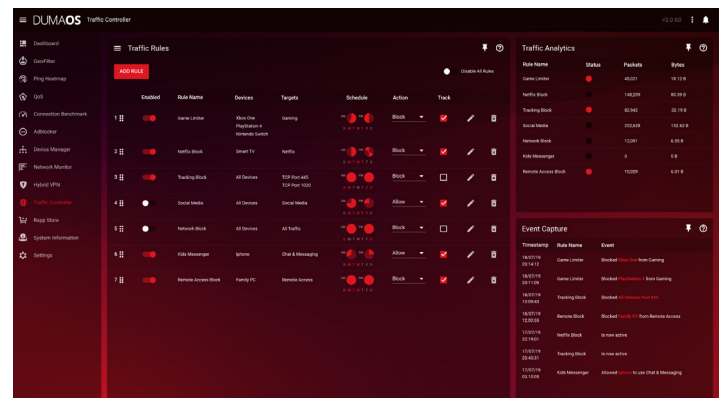

Traffic Controller