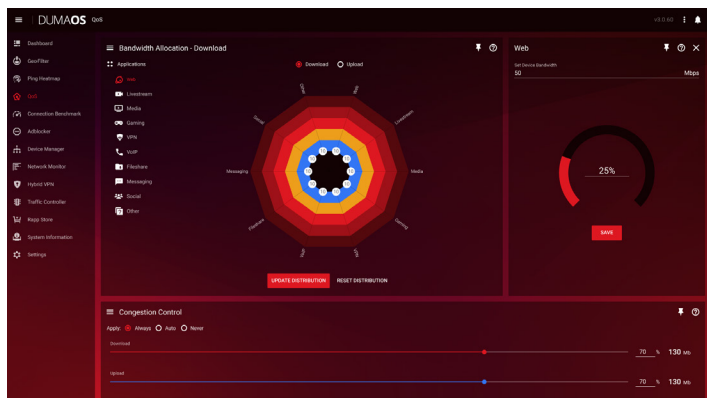

Bandwidth Allocation