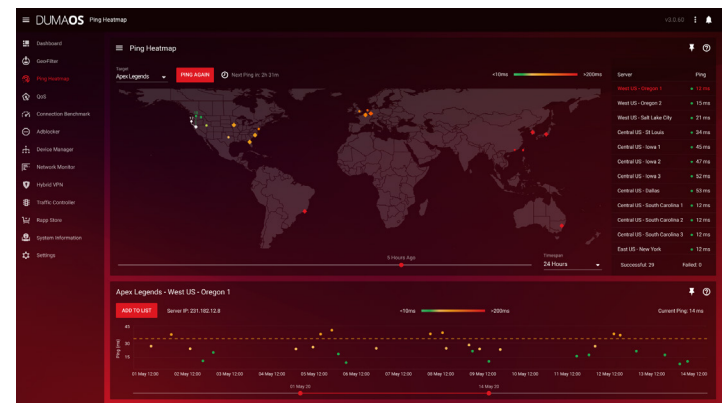

Ping Heatmap