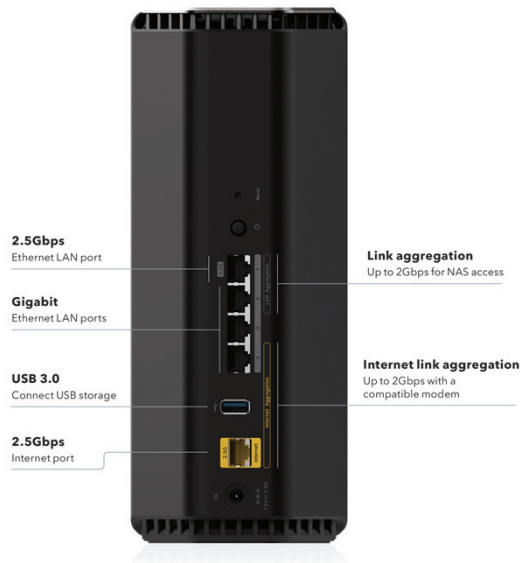

Package Contents

- One (1) WiFi 7 Tri-Band Router (RS500)
- One (1) 2m Ethernet cable
- One (1) 12V/3.5A power adapter
- Quick start guide

System Requirements

- Broadband internet service (DSL/cable/fiber/satellite)
- One DSL/cable/fiber/satellite modem that has an RJ45 connector
- Android® phones, iPhones®, or computers with Ethernet or WiFi connection

Warranty & Support

- www.netgear.com/warranty
- Visit: www.netgear.com/home/services/prosupport to extend your warranty & technical support [U.S. only]
- 90-day complimentary technical support following purchase from a NETGEAR authorized reseller
- Join the NETGEAR Community Forum. Visit <http://community.netgear.com>

Physical Specifications

- Dimensions: 9.8 x 5.9 x 4 in (249 x 150 x 101.6 mm)
- Weight: 2.13 lb (0.967 kg)

Connection Diagram

This product comes with a limited warranty that is valid only if purchased from a NETGEAR authorized reseller.

¹ Maximum wireless signal rate derived from IEEE 802.11be specifications. Actual data throughput and wireless coverage will vary and be lowered by network, your country's regulation, and environmental conditions, including network traffic volume, device limitations, and building construction. NETGEAR makes no representations or warranties about this product's compatibility with future standards. To achieve maximum wireless/wired speed requires devices that use the latest wireless/wired standards and support maximum speeds.

¹ Clients must support 6GHz band. 6GHz band is limited to indoor range.

² Gigabit/Multi-Gig service plans & compatible cable modem required for Gigabit or Multi-Gig Internet speeds.

³ MU-MIMO capability requires both router and client device to support MU-MIMO.

⁴ Requires compatible clients with DL-OFDMA and UL-OFDMA support.

^{††} NETGEAR Armor is free during the initial 30-day trial. A yearly subscription, after the trial period, protects your connected devices.

©NETGEAR Smart Parental Controls™ fees apply for a Premium Plan.

NETGEAR, the NETGEAR Logo, NETGEAR Armor, NETGEAR Smart Parental Controls, and Nighthawk are trademarks of NETGEAR, Inc. Mac, Mac OS, the Mac logo, and iPhone are trademarks of Apple Inc. Any other trademarks mentioned herein are for reference purposes only. ©2024 NETGEAR, Inc.