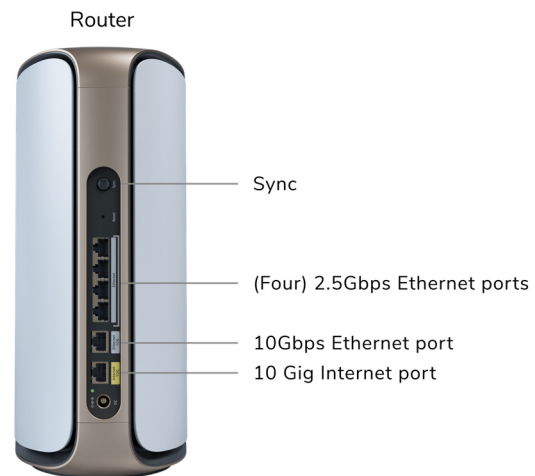

Package Contents

- One (1) Orbi WiFi 7 Router (RBE971S)
- One (1) 19v/3.16A power adapter
- One (1) 2m Ethernet cable
- Quick start guide

System Requirements

- High-speed Internet connection to existing modem or gateway

Warranty & Support

- 90-day complimentary technical support following purchase from a NETGEAR authorized reseller
- www.netgear.com/warranty

Physical Specifications

- Dimensions: 11.58 x 5.68 x 5.15 in (294.03 x 144.38 x 130.79 mm)
- Weight: 3.96 lb (1.79 kg)

Connection Diagram

This product comes with a limited warranty that is valid only if purchased from a NETGEAR authorized reseller.

[†] Maximum wireless signal rate derived from IEEE® 802.11 specifications. Actual data throughput and wireless coverage will vary and be lowered by network and environmental conditions, including network traffic volume, device limitations, and building construction. NETGEAR makes no representations or warranties about this product's compatibility with future standards. To achieve maximum wireless/wired speed requires devices that use the latest wireless/wired standards and support maximum speeds.

^{††} Gigabit service plans & compatible cable modem required for Gigabit or Multi-Gig Internet speeds.

¹ NETGEAR Armor™ Powered by Bitdefender® requires a paid subscription after the initial 30-day free trial.

² NETGEAR Smart Parental Controls™ fees apply for a Premium Plan.

³ Clients must support 6GHZ band (WiFi 6E). 6GHz band is limited to indoor range.

For regulatory compliance information, visit www.netgear.com/about/regulatory.

NETGEAR, the NETGEAR Logo, and Orbi are trademarks of NETGEAR, Inc. Any other trademarks mentioned herein are for reference purposes only.
©2024 NETGEAR, Inc.