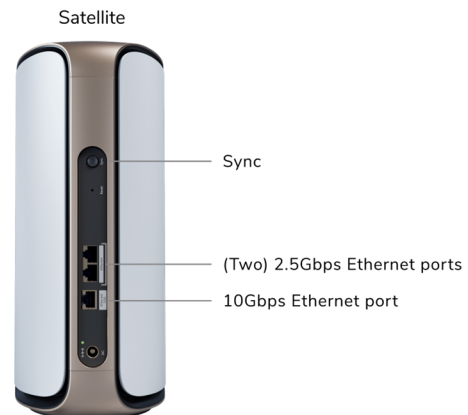

Whole Home Quad-band Mesh WiFi 7 System - Add-on Satellite

Package Contents

- One (1) Orbi WiFi 7 Satellite (RBE970)
- One (1) 19v/3.16A power adapter
- Quick start guide

System Requirements

- Orbi Quad-band Mesh WiFi 7 Router (RBE971) - SOLD SEPARATELY
- High-speed Internet connection to existing modem or gateway

Warranty & Support

- 90-day complimentary technical support following purchase from a NETGEAR authorized reseller
- www.netgear.com/warranty

Physical Specifications

- Dimensions: 11.58 x 5.68 x 5.15 in (294.03 x 144.38 x 130.79 mm)
- Weight: 3.96 lb (1.79 kg)

Connection Diagram

This product comes with a limited warranty that is valid only if purchased from a NETGEAR authorized reseller.

† Maximum wireless signal rate derived from IEEE® 802.11 specifications. Actual data throughput and wireless coverage will vary and be lowered by network and environmental conditions, including network traffic volume, device limitations, and building construction. NETGEAR makes no representations or warranties about this product's compatibility with future standards. To achieve maximum wireless/wired speed requires devices that use the latest wireless/wired standards and support maximum speeds.

For regulatory compliance information, visit www.netgear.com/about/regulatory.

NETGEAR, the NETGEAR Logo, and Orbi are trademarks of NETGEAR, Inc. Any other trademarks mentioned herein are for reference purposes only.
©2023 NETGEAR, Inc.