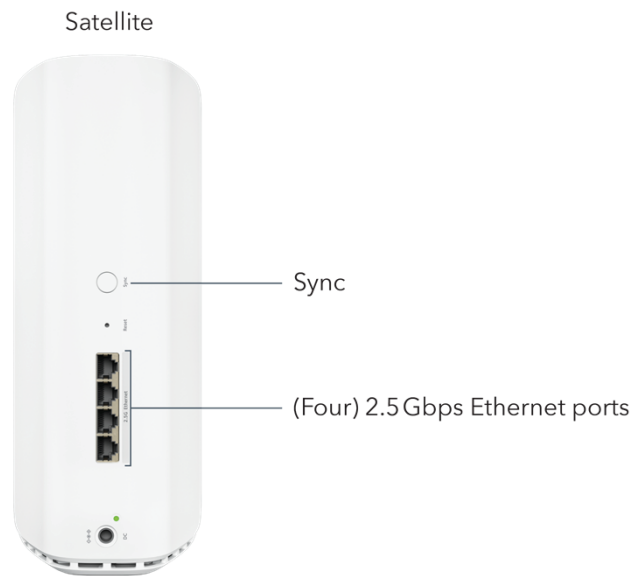

Package Contents

- One (1) Orbi WiFi 7 Satellite (RBE870)
- One (1) power adapter
- Quick start guide

System Requirements

- Tri-band Mesh WiFi 7 Router (RBE871) - SOLD SEPARATELY
- High-speed internet connection to existing modem or gateway

Warranty & Support

- 90-day complimentary technical support following purchase from a NETGEAR authorized reseller
- www.netgear.com/warranty

Physical Specifications

- Dimensions: 10.64 x 5.78 x 4.43 in (270.3 x 146.8 x 112.4 mm)
- Weight: 2.65 lb (1.201 kg)

Connection Diagram

This product comes with a limited warranty that is valid only if purchased from a NETGEAR authorized reseller.

† Maximum wireless signal rate derived from IEEE® 802.11 specifications. Actual data throughput and wireless coverage will vary and be lowered by network and environmental conditions, including network traffic volume, device limitations, and building construction. NETGEAR makes no representations or warranties about this product's compatibility with future standards. To achieve maximum wireless/wired speed requires devices that use the latest wireless/wired standards and support maximum speeds.

‡ Clients must support 6GHz band (WiFi 6E). 6GHz band is limited to indoor range.

For regulatory compliance information, visit www.netgear.com/about/regulatory.

NETGEAR, the NETGEAR Logo, and Orbi are trademarks of NETGEAR, Inc. Any other trademarks mentioned herein are for reference purposes only. ©2024 NETGEAR, Inc.