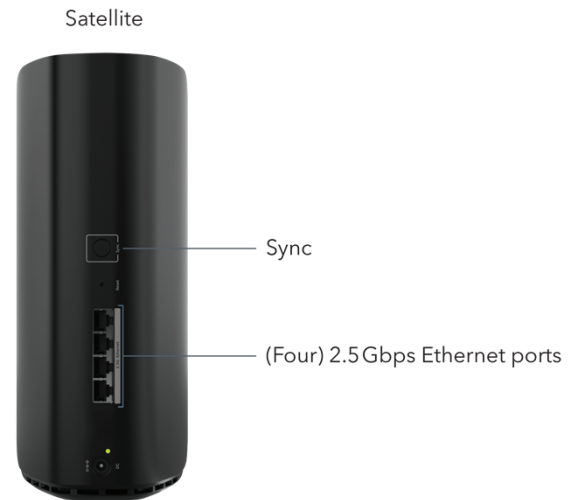

Whole Home Tri-Band Mesh WiFi 7 System

870 Series

Package Contents

- One (1) Orbi WiFi 7 Satellite (RBE870B)
- One (1) power adapter
- Quick start guide

System Requirements

- Tri-band Mesh WiFi 7 Router (RBE871) - SOLD SEPARATELY
- High-speed internet connection to existing modem or gateway

Warranty & Support

- 90-day complimentary technical support following purchase from a NETGEAR authorized reseller
- www.netgear.com/warranty

Physical Specifications

- Dimensions: 10.64 x 5.78 x 4.43 in (270.3 x 146.8 x 112.4 mm)
- Weight: 2.65 lb (1.201 kg)

Connection Diagram

This product comes with a limited warranty that is valid only if purchased from a NETGEAR authorized reseller.

[†] Maximum wireless signal rate derived from IEEE® 802.11 specifications. Actual data throughput and wireless coverage will vary and be lowered by network and environmental conditions, including network traffic volume, device limitations, and building construction. NETGEAR makes no representations or warranties about this product's compatibility with future standards. To achieve maximum wireless/wired speed requires devices that use the latest wireless/wired standards and support maximum speeds.

¹ Clients must support 6 GHz band (WiFi 6E). 6 GHz band is limited to indoor range.

For regulatory compliance information, visit www.NETGEAR.com/about/regulatory.

NETGEAR, the NETGEAR Logo, and Orbi are trademarks of NETGEAR, Inc. Any other trademarks mentioned herein are for reference purposes only. ©2024 NETGEAR, Inc.