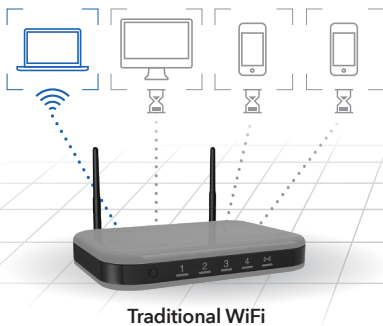

NIGHTHAWK®

Nighthawk® RAXE500 AXE11000 Tri-Band WiFi Router

Security

Maintain high security across your network to ensure your privacy & family is safe while online. Whether it's preventing phishing & spyware or just limiting access for kids & guests, NETGEAR has you covered.

NETGEAR ARMOR™—Cybersecurity for your home^{††}. Advanced cyber threat protection for your home network and your connected devices

VPN SUPPORT—On PC, MAC, & now also with OpenVPN Connect app on iOS & Android, securely access your home network & Internet connection from your mobile device remotely

GUEST NETWORK—Separate and secure network for your guests

AUTOMATIC FIRMWARE UPDATE—Delivers latest security patches to the router

LATEST SECURITY STANDARD—Supports WPA3 the latest and cutting-edge WiFi security protocol

4x4 Multi-user MIMO

Using multi-user MIMO[†] technology, routers can stream data to multiple devices simultaneously. That means faster downloads and smoother streaming for your devices with 4 streams.

Enjoy simultaneous streaming with MU-MIMO

Data sent to one device at a time