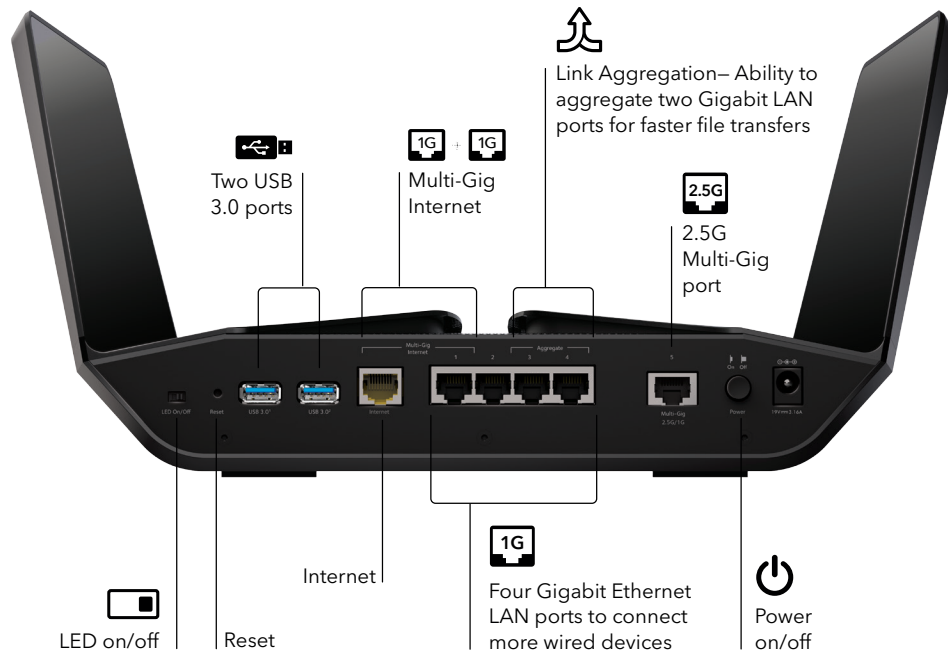

Connection Diagram