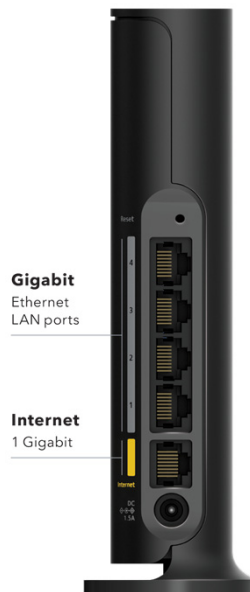

Package Contents

- 4-Stream AX1800 WiFi 6 Router (RAX9)
- Ethernet cable
- Power adapter
- Quick start guide

System Requirements

- Broadband Internet service (DSL/cable/fiber)
- One DSL/cable/fiber modem with Ethernet connection
- Android® phones, iPhones®, or computers (with a Chrome™ or Safari® browser) with Ethernet or WiFi connection

Warranty & Support

- www.netgear.com/warranty
- Extend your warranty & technical support within 90 days of product purchase [US only].* Visit: www.prosupport.netgear.com/home
- Join the NETGEAR Community Forum. Visit <http://community.netgear.com>

Physical Specifications

- Dimensions: 9.27 x 7.26 x 2.25 in (236 x 184 x 57 mm)
- Weight: 1.10 lb (500 g)

Connection Diagram

This product comes with a limited warranty that is valid only if purchased from a NETGEAR authorized reseller. For indoor use only.

This router may not support all the mandatory features as ratified in Draft 3.0 of IEEE® 802.11AX specification.

* 90-day complimentary technical support following purchase from a NETGEAR authorized reseller.

† Maximum wireless signal rate derived from IEEE® 802.11 specifications. Actual data throughput and wireless coverage will vary and be lowered by network and environmental conditions, including network traffic volume, device limitations, and building construction. NETGEAR makes no representations or warranties about this product's compatibility with future standards. Up to 1800 Mbps wireless speeds achieved when connecting to other 802.11ax 1800 Mbps devices.

Wireless speeds are country specific as certain WiFi bands channels may not be available in some countries.

‡ As compared to an AC1200 2x2 router.

¹ NETGEAR Armor™ requires a paid subscription after the initial 30-day free trial. (No credit card required for the trial).

©2024 NETGEAR, Inc. NETGEAR, the NETGEAR Logo, NETGEAR Armor and Nighthawk are trademarks of NETGEAR, Inc. Mac, Mac OS, the Mac logo, and iPhone are trademarks of Apple Inc. App Store is a service mark of Apple Inc., registered in the U.S. and other countries. Google Play and the Google Play logo are trademarks of Google LLC. Any other trademarks mentioned herein are for reference purposes only.