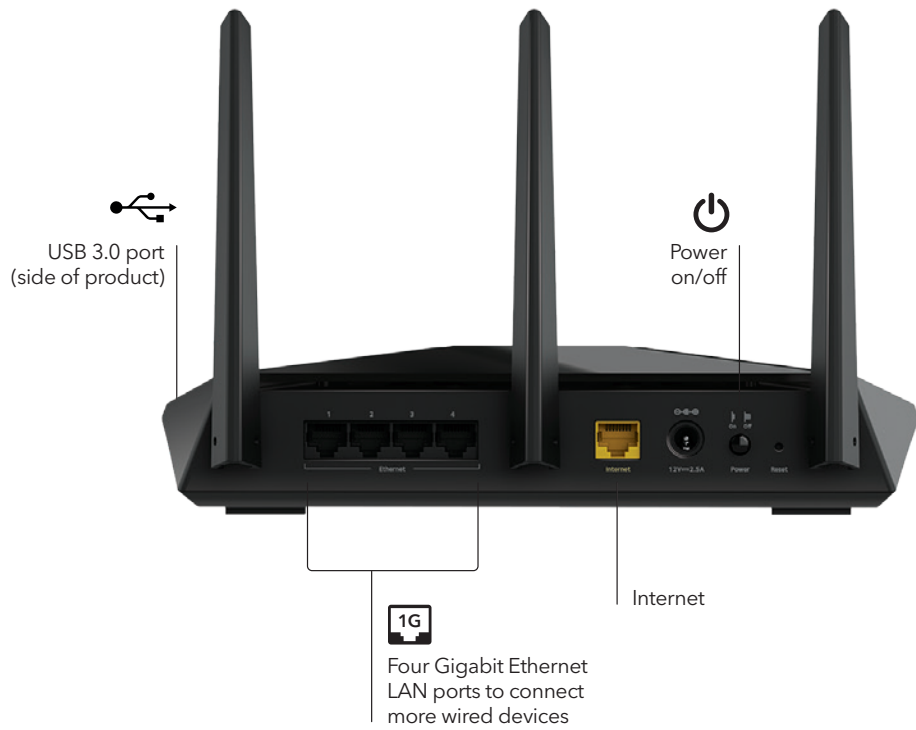

Connection Diagram