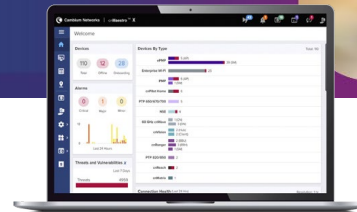

**Bezpieczeństwo,
Efektywność,
Optymalizacja**

XE3-4TN Wi-Fi 6/6E Access Point

802.11ax Tri-Radio 2x2/4x4 (2+2+4) Access Point with N-type Antenna Connectors

XE3-4TN Quick Look

- Tri-radio/tri-band Wi-Fi 6/6E
- Software-defined 5 GHz/6 GHz radio
- AFC compliant for 6 GHz operation*
- 6.6 Gbps aggregate data rate
- 2.5 GbE and 1 GbE uplink ports
- Outdoor-rated IP67 enclosure

Software-Defined Radio Provides Flexibility

The software-defined radio (SDR) provides flexibility to match the capability of the connected clients and to match the regulatory limits in the 6 GHz band. Where 6 GHz outdoor is not allowed, operate the XE3-4TN in dual 5 GHz mode to expand capacity in the allowed 5 GHz channels. Where 6 GHz outdoor is allowed, and Wi-Fi clients support it, use tri-radio mode to dramatically increase density in a reduced RF interference environment.