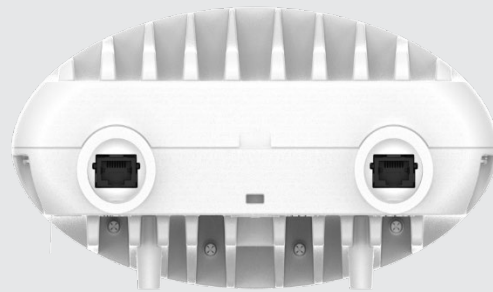

**Find out more about
cnMaestro**

XE3-4TN Wi-Fi 6/6E Outdoor Access Point

Front

Side

Back

Top

Bottom

XE3-4TN Wi-Fi 6/6E Outdoor Access Point

XE3-4TN Ordering Information

XE3-4T	Regulatory Model
XE3-4TN0A00-US	XE3-4TN Outdoor Wi-Fi 6E 4x4 SDR Access Point, 2.5 GbE, US
XE3-4TN0A00-EU	XE3-4TN Outdoor Wi-Fi 6E 4x4 SDR Access Point, 2.5 GbE, EU
XE3-4TN0A00-RW	XE3-4TN Outdoor Wi-Fi 6E 4x4 SDR Access Point, 2.5 GbE, 6 GHz radio disabled, RW
XE3-4TN0A06-RW	XE3-4TN Outdoor Wi-Fi 6E 4x4 SDR Access Point, 2.5 GbE, 6 GHz radio enabled, RW
XE3-4TN0A00-CA	XE3-4TN Outdoor Wi-Fi 6E 4x4 SDR Access Point, 2.5 GbE, CA
C000000L141A	PoE, 60W, 56V, 10GbE DC Injector, Indoor, Energy Level 6 Supply, accepts C5 connector
N000000L034B	PoE injector, 30.5W, 56V, 5GbE DC Injector, Indoor, Energy Level 6 Supply, accepts C5 connector