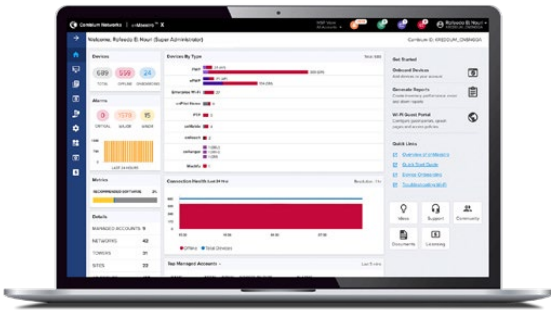

XE3-4TN Wi-Fi 6/6E Outdoor Access Point

Management

cnMaestro uses a distributed intelligence architecture with cloud-first management and edge-intelligent APs that self-optimize for the RF environment. cnMaestro delivers a single pane-of-glass management for Cambium broadband fixed wireless, cnMatrix Ethernet Switches, enterprise-grade Wi-Fi APs, NSE Service Edge, and residential service provider routers.

cnMaestro can be deployed on cloud or on-premises via a virtual machine.

To serve a growing market for advanced management and services functionality, Cambium Networks offers cnMaestro in two management tiers:

cnMaestro X

Paid subscription that includes:

- Advanced device management capabilities
- Deep packet inspection (DPI) application visibility and Control for 2,400+ apps
- RESTful management and statistics API
- Presence location push APIs
- Graphic reports
- Webhooks
- Cambium Care Pro for 24x7 technical support
- Accelerated access to L2 engineers and regular software updates

Assists

- Assesses the network's configuration and identifies weak security settings and proposes a fix to ensure the network configuration is up to the top security industry standards

cnMaestro Essentials

License-free cloud management that delivers a disruptive total cost of ownership (TCO) for organizations of all sizes. Includes EasyPass for OneClick or voucher-based connection as well as WiFi4EU access.

X Assurance

- Helps to quickly identify network-wide connectivity issues by isolating every element of the client's lifecycle, either radio or network related
- Gives an overview quality index of the network and highlights each element's contribution to easily identify the worst offender
- Provides insight of probable causes and proposes fixes for the administrator to apply
- Provides individual client connectivity visibility throughout the entire lifecycle of its connection to easily identify each connection's result and highlight the failure reason, should there be any

EasyPass Portal with Additional Options

- Self-registration: Form-based access
- Sponsored guest: Guest ambassador-based access
- Paid access: Monetize the Wi-Fi access
- Microsoft Azure: Corporate user login
- Google Login: Web login using Google accounts

**Find out more about
cnMaestro**