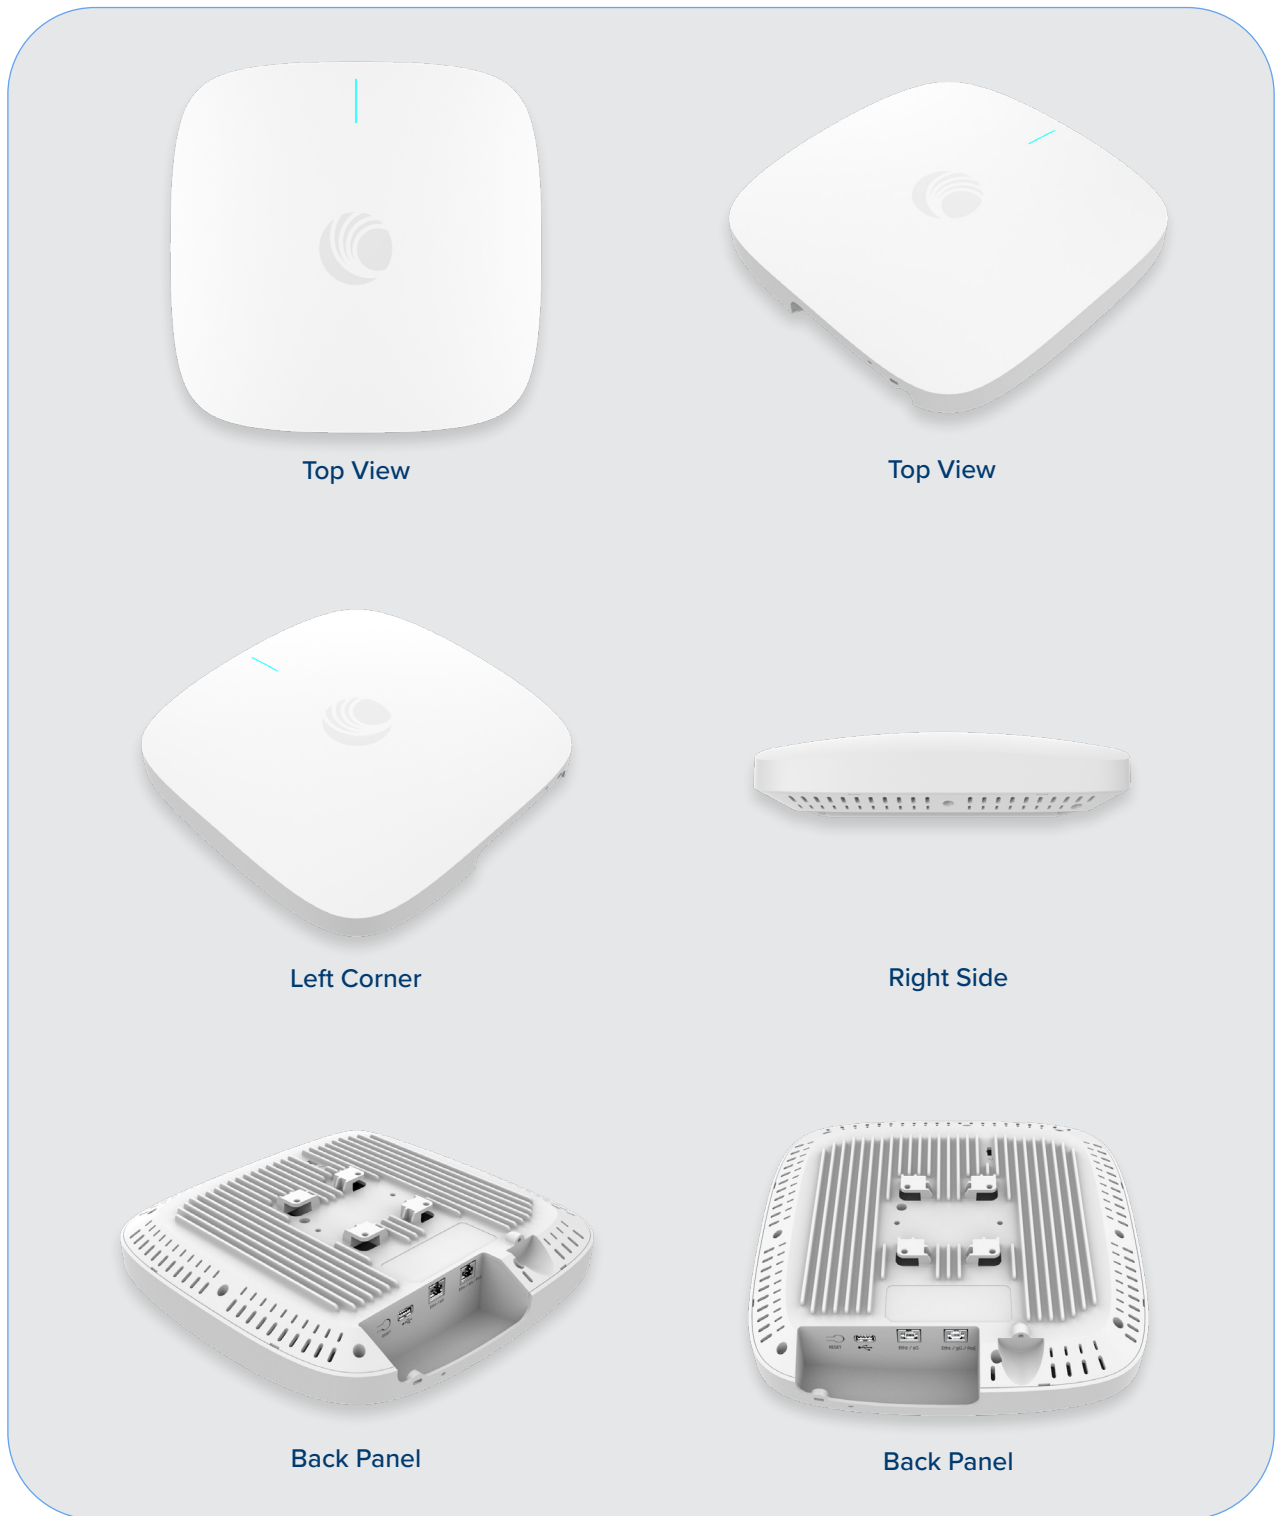

XE5-8 Wi-Fi 6/6E Indoor Access Point