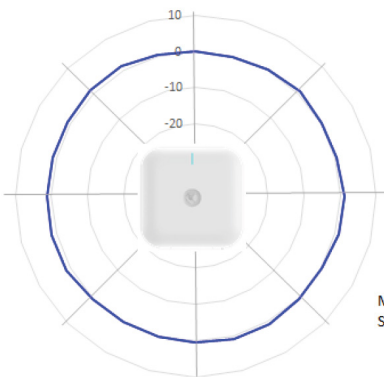

Standards

Wi-Fi Protocols	VHT MCS rates, 16/64/256/1024/4096-QAM, 20/40/80/160 MHz
	TWT, Long OFDM Symbol, Transmit beamforming, Airtime Fairness, AMSDU, AMPDU, RIFS, STBC, LDPC, MIMO Power Save, MRC, BPSK, QPSK, CCK, DSSS, OFDM, OFDMA, UL/DL MU-MIMO
	IEEE 802.11 a/ac/ax/b/d/e/g/h/i/j/k/n/r/s/u/v

XE5-8 Wi-Fi 6/6E Indoor Access Point

XE5-8 Wi-Fi 6/6E Indoor Access Point

Antenna Patterns

4x4 2.4 GHz Azimuth

Max Gain (dB): 10
Scale: 10dB/Div

4x4 2.4 GHz Elevation

Max Gain (dB): 10
Scale: 10dB/Div

4x4 5 GHz Azimuth

Max Gain (dB): 10
Scale: 10dB/Div

4x4 5 GHz Elevation

Max Gain (dB): 10
Scale: 10dB/Div

8x8 5 GHz Azimuth

Max Gain (dB): 10
Scale: 10dB/Div

8x8 5 GHz Elevation

Max Gain (dB): 10
Scale: 10dB/Div

XE5-8 Wi-Fi 6/6E Indoor Access Point