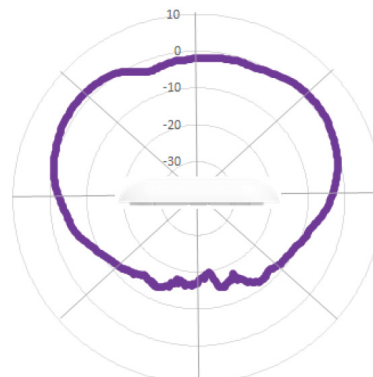

Standards

Wi-Fi Protocols	VHT MCS rates, 16/64/256/1024/4096-QAM, 20/40/80/160 MHz
	TWT, Long OFDM Symbol, Transmit beamforming, Airtime Fairness, AMSDU, AMPDU, RIFS, STBC, LDPC, MIMO Power Save, MRC, BPSK, QPSK, CCK, DSSS, OFDM, OFDMA, UL/DL MU-MIMO
	IEEE 802.11 a/ac/ax/b/d/e/g/h/i/j/k/n/r/s/u/v

XE5-8 Wi-Fi 6/6E Indoor Access Point

XE5-8 Wi-Fi 6/6E Indoor Access Point

Antenna Patterns

4x4 2.4 GHz Azimuth

Max Gain (dB): 10
Scale: 10dB/Div

4x4 2.4 GHz Elevation

Max Gain (dB): 10
Scale: 10dB/Div

4x4 5 GHz Azimuth

Max Gain (dB): 10
Scale: 10dB/Div

4x4 5 GHz Elevation

Max Gain (dB): 10
Scale: 10dB/Div

8x8 5 GHz Azimuth

Max Gain (dB): 10
Scale: 10dB/Div

8x8 5 GHz Elevation

Max Gain (dB): 10
Scale: 10dB/Div

XE5-8 Wi-Fi 6/6E Indoor Access Point