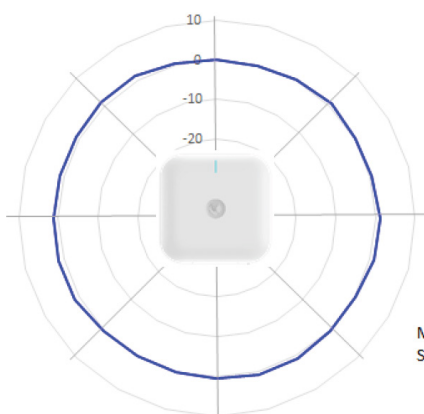

XE5-8 Wi-Fi 6/6E Indoor Access Point

XE5-8 Wi-Fi 6/6E Indoor Access Point

Antenna Patterns

4x4 2.4 GHz Azimuth

Max Gain (dB): 10
Scale: 10dB/Div

4x4 2.4 GHz Elevation

Max Gain (dB): 10
Scale: 10dB/Div

4x4 5 GHz Azimuth

Max Gain (dB): 10
Scale: 10dB/Div

4x4 5 GHz Elevation

Max Gain (dB): 10
Scale: 10dB/Div

8x8 5 GHz Azimuth

Max Gain (dB): 10
Scale: 10dB/Div

8x8 5 GHz Elevation

Max Gain (dB): 10
Scale: 10dB/Div

XE5-8 Wi-Fi 6/6E Indoor Access Point