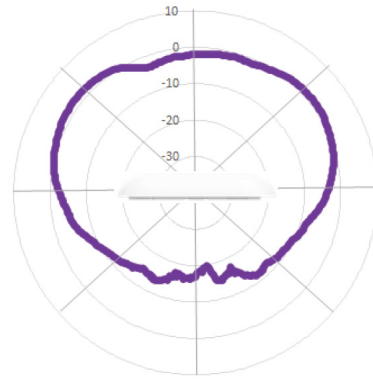

Standards

Wi-Fi Protocols	VHT MCS rates, 16/64/256/1024/4096-QAM, 20/40/80/160 MHz
	TWT, Long OFDM Symbol, Transmit beamforming, Airtime Fairness, AMSDU, AMPDU, RIFS, STBC, LDPC, MIMO Power Save, MRC, BPSK, QPSK, CCK, DSSS, OFDM, OFDMA, UL/DL MU-MIMO
	IEEE 802.11 a/ac/ax/b/d/e/g/h/i/j/k/n/r/s/u/v

XE5-8 Wi-Fi 6/6E Indoor Access Point

XE5-8 Wi-Fi 6/6E Indoor Access Point

Antenna Patterns

4x4 2.4 GHz Azimuth

Max Gain (dB): 10
Scale: 10dB/Div

4x4 2.4 GHz Elevation

Max Gain (dB): 10
Scale: 10dB/Div

4x4 5 GHz Azimuth

Max Gain (dB): 10
Scale: 10dB/Div

4x4 5 GHz Elevation

Max Gain (dB): 10
Scale: 10dB/Div

8x8 5 GHz Azimuth

Max Gain (dB): 10
Scale: 10dB/Div

8x8 5 GHz Elevation

Max Gain (dB): 10
Scale: 10dB/Div

XE5-8 Wi-Fi 6/6E Indoor Access Point