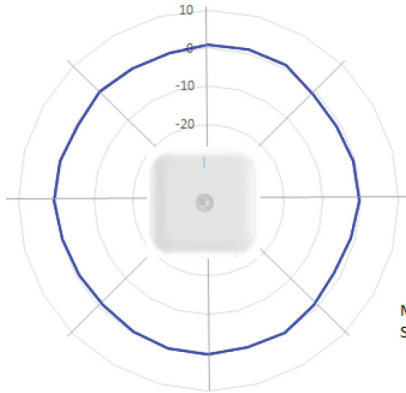

Standards

Wi-Fi Protocols	VHT MCS rates, 16/64/256/1024/4096-QAM, 20/40/80/160 MHz
	TWT, Long OFDM Symbol, Transmit beamforming, Airtime Fairness, AMSDU, AMPDU, RIFS, STBC, LDPC, MIMO Power Save, MRC, BPSK, QPSK, CCK, DSSS, OFDM, OFDMA, UL/DL MU-MIMO
	IEEE 802.11 a/ac/ax/b/d/e/g/h/i/j/k/n/r/s/u/v

XE5-8 Wi-Fi 6/6E Indoor Access Point

XE5-8 Wi-Fi 6/6E Indoor Access Point

Antenna Patterns

4x4 2.4 GHz Azimuth

Max Gain (dB): 10
Scale: 10dB/Div

4x4 2.4 GHz Elevation

Max Gain (dB): 10
Scale: 10dB/Div

4x4 5 GHz Azimuth