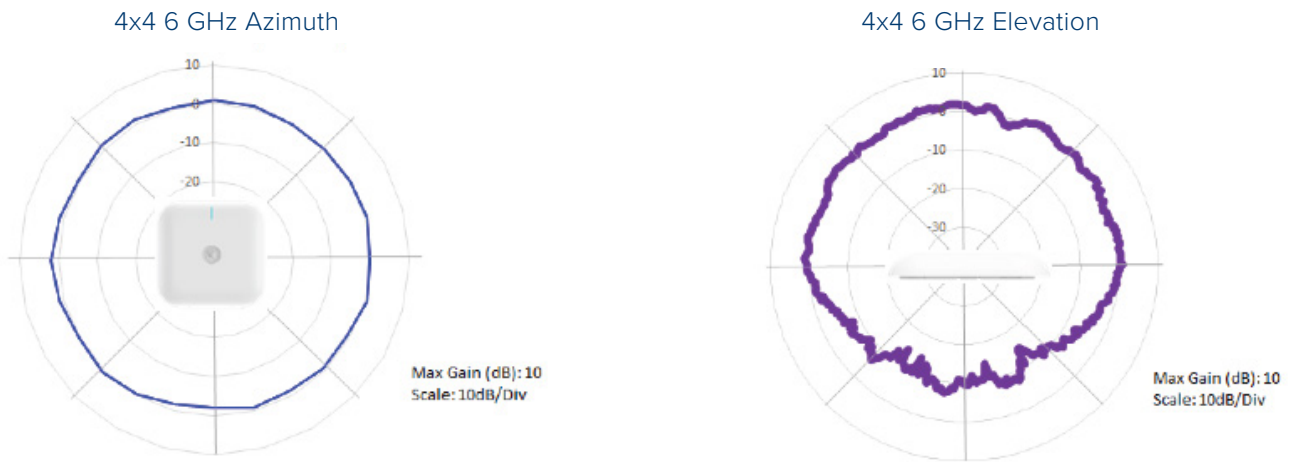

XE5-8 Wi-Fi 6/6E Indoor Access Point

XE5-8 Wi-Fi 6/6E Indoor Access Point

Antenna Patterns

4x4 2.4 GHz Azimuth

Max Gain (dB): 10
Scale: 10dB/Div

4x4 2.4 GHz Elevation

Max Gain (dB): 10
Scale: 10dB/Div

4x4 5 GHz Azimuth

Max Gain (dB): 10
Scale: 10dB/Div

4x4 5 GHz Elevation

Max Gain (dB): 10
Scale: 10dB/Div

8x8 5 GHz Azimuth

Max Gain (dB): 10
Scale: 10dB/Div

8x8 5 GHz Elevation

Max Gain (dB): 10
Scale: 10dB/Div

XE5-8 Wi-Fi 6/6E Indoor Access Point

Antenna Patterns

XE5-8 Ordering Information

Regulatory Model	XE5-8
XE5-8X00A00-US	Indoor 5-Radio Wi-Fi 6/6E Access Point. SDR 802.11ax 8x8/4x4, US
XE5-8X00A00-EU	Indoor 5-Radio Wi-Fi 6/6E Access Point. SDR 802.11ax 8x8/4x4, EU
XE5-8X00A00-RoW	Indoor 5-Radio Wi-Fi 6/6E Access Point. SDR 802.11ax 8x8/4x4, RoW
XE5-8X00A00-CA	Indoor 5-Radio Wi-Fi 6/6E Access Point. SDR 802.11ax 8x8/4x4, CA
N000000L142A	PoE injector, 60W, 5 GbE, Indoor, Energy Level 6 Supply
AX-E510RBKT-WW	Shock mount bracket