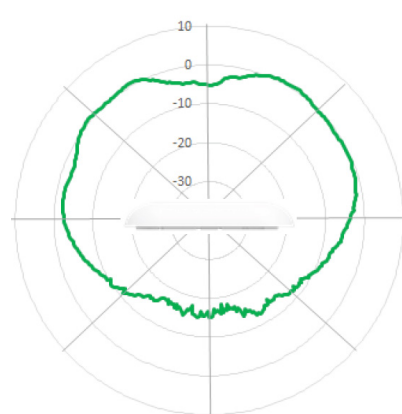

XE5-8 Wi-Fi 6/6E Indoor Access Point

XE5-8 Wi-Fi 6/6E Indoor Access Point

Antenna Patterns

4x4 2.4 GHz Azimuth

Max Gain (dB): 10
Scale: 10dB/Div

4x4 2.4 GHz Elevation

Max Gain (dB): 10
Scale: 10dB/Div

4x4 5 GHz Azimuth

Max Gain (dB): 10
Scale: 10dB/Div

4x4 5 GHz Elevation

Max Gain (dB): 10
Scale: 10dB/Div

8x8 5 GHz Azimuth

Max Gain (dB): 10
Scale: 10dB/Div

8x8 5 GHz Elevation

Max Gain (dB): 10
Scale: 10dB/Div

XE5-8 Wi-Fi 6/6E Indoor Access Point